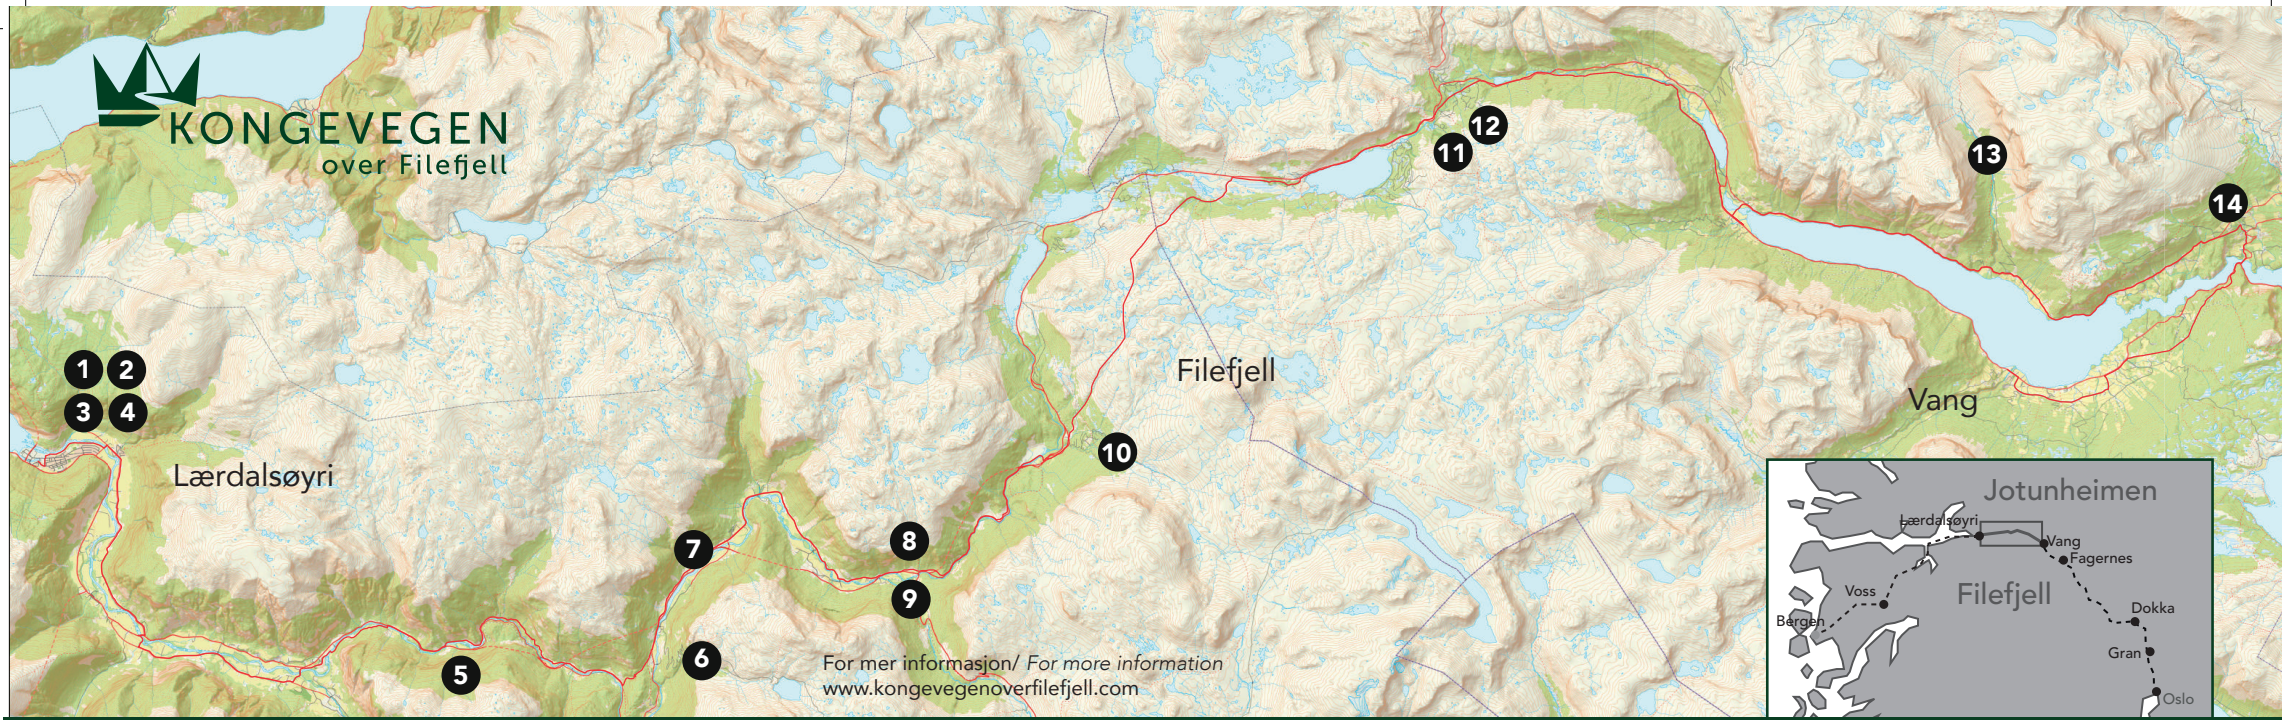

KONGEVEGEN over Filefjell